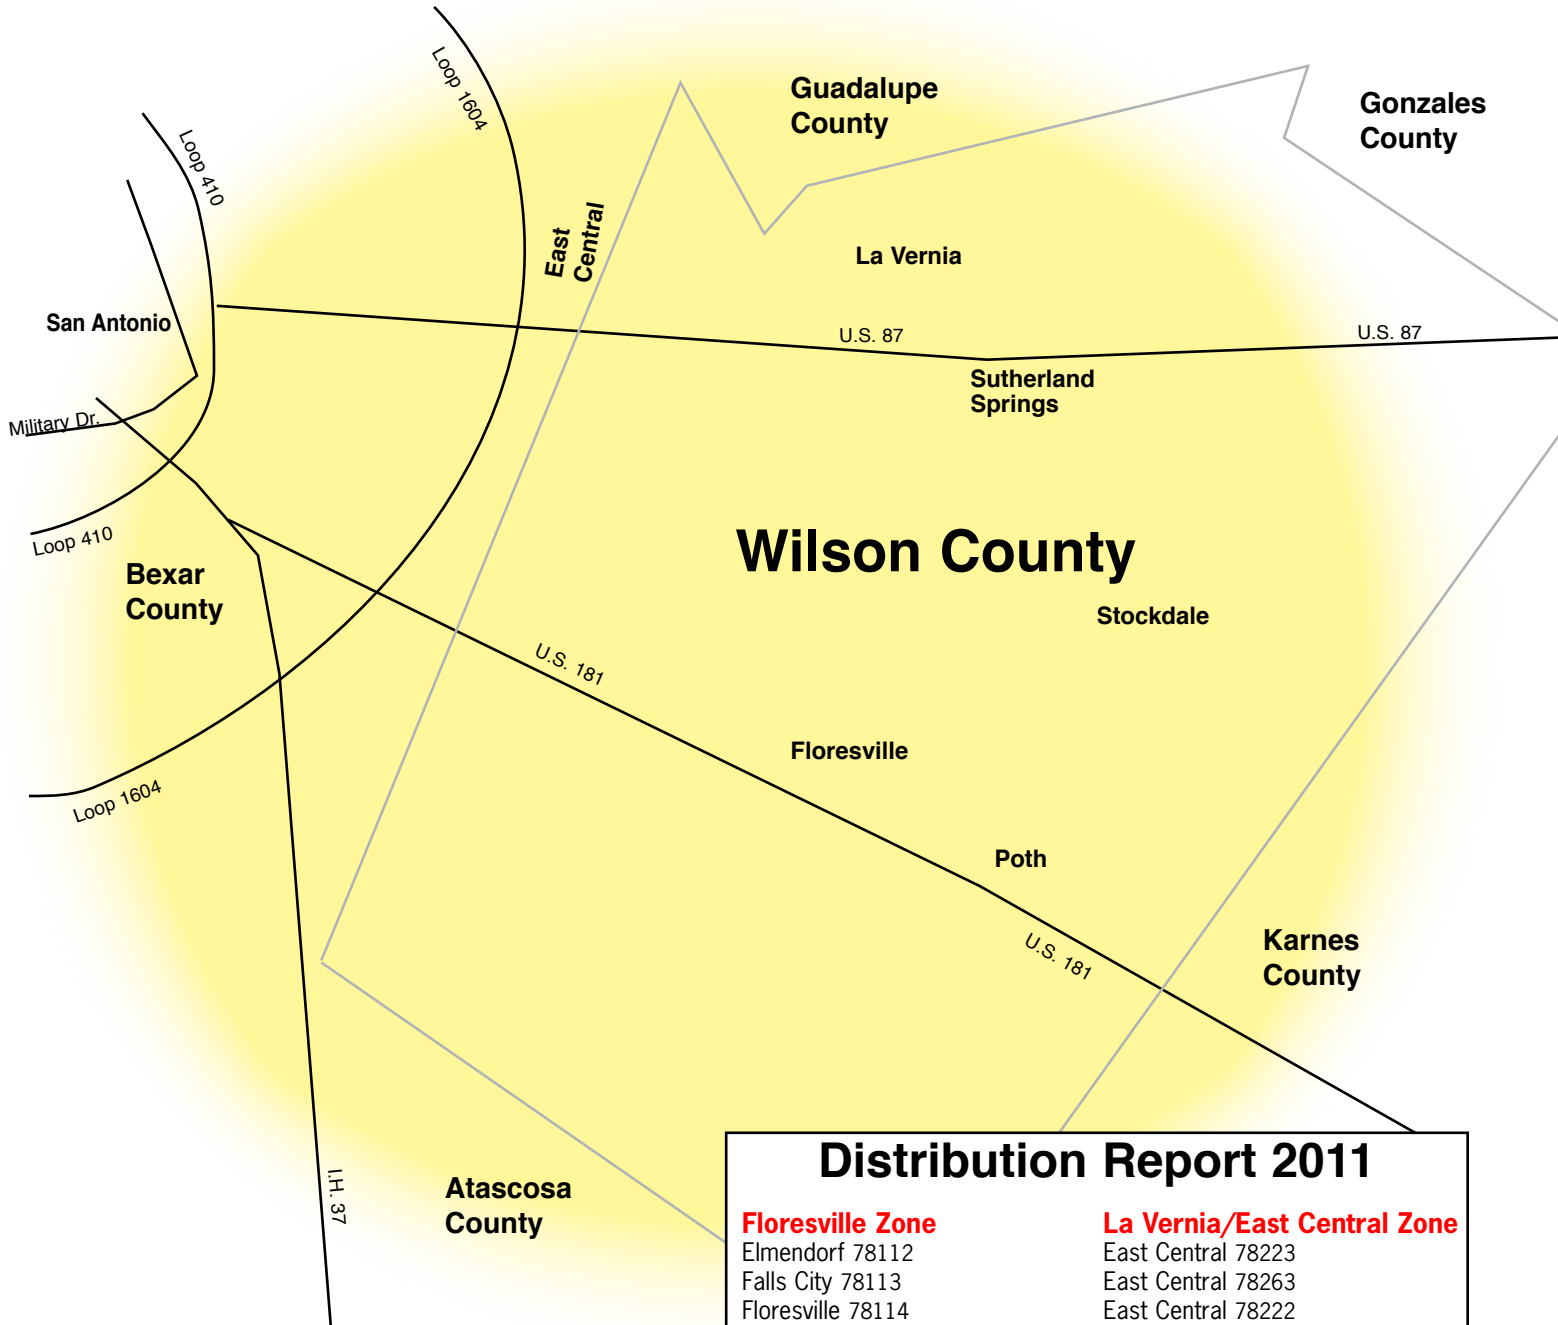

Read All Over. Wilson County News

| Distribution Report 2011 | |
|---------------------------|------------------------------------|
| Floresville Zone | La Vernia/East Central Zone |
| Elmendorf 78112 | East Central 78223 |
| Falls City 78113 | East Central 78263 |
| Floresville 78114 | East Central 78222 |
| Poth 78147 | Adkins 78101 |
| Other areas | La Vernia 78121 |
| TOTAL..... 6,100 | Nixon 78140 |
| | St. Hedwig 78152 |
| | Stockdale 78160 |
| | Sutherland Springs 78161 |
| | Other Areas |
| (updated Sept. 2010) | TOTAL..... 4,900 |
| Total Distribution | 11,000 |