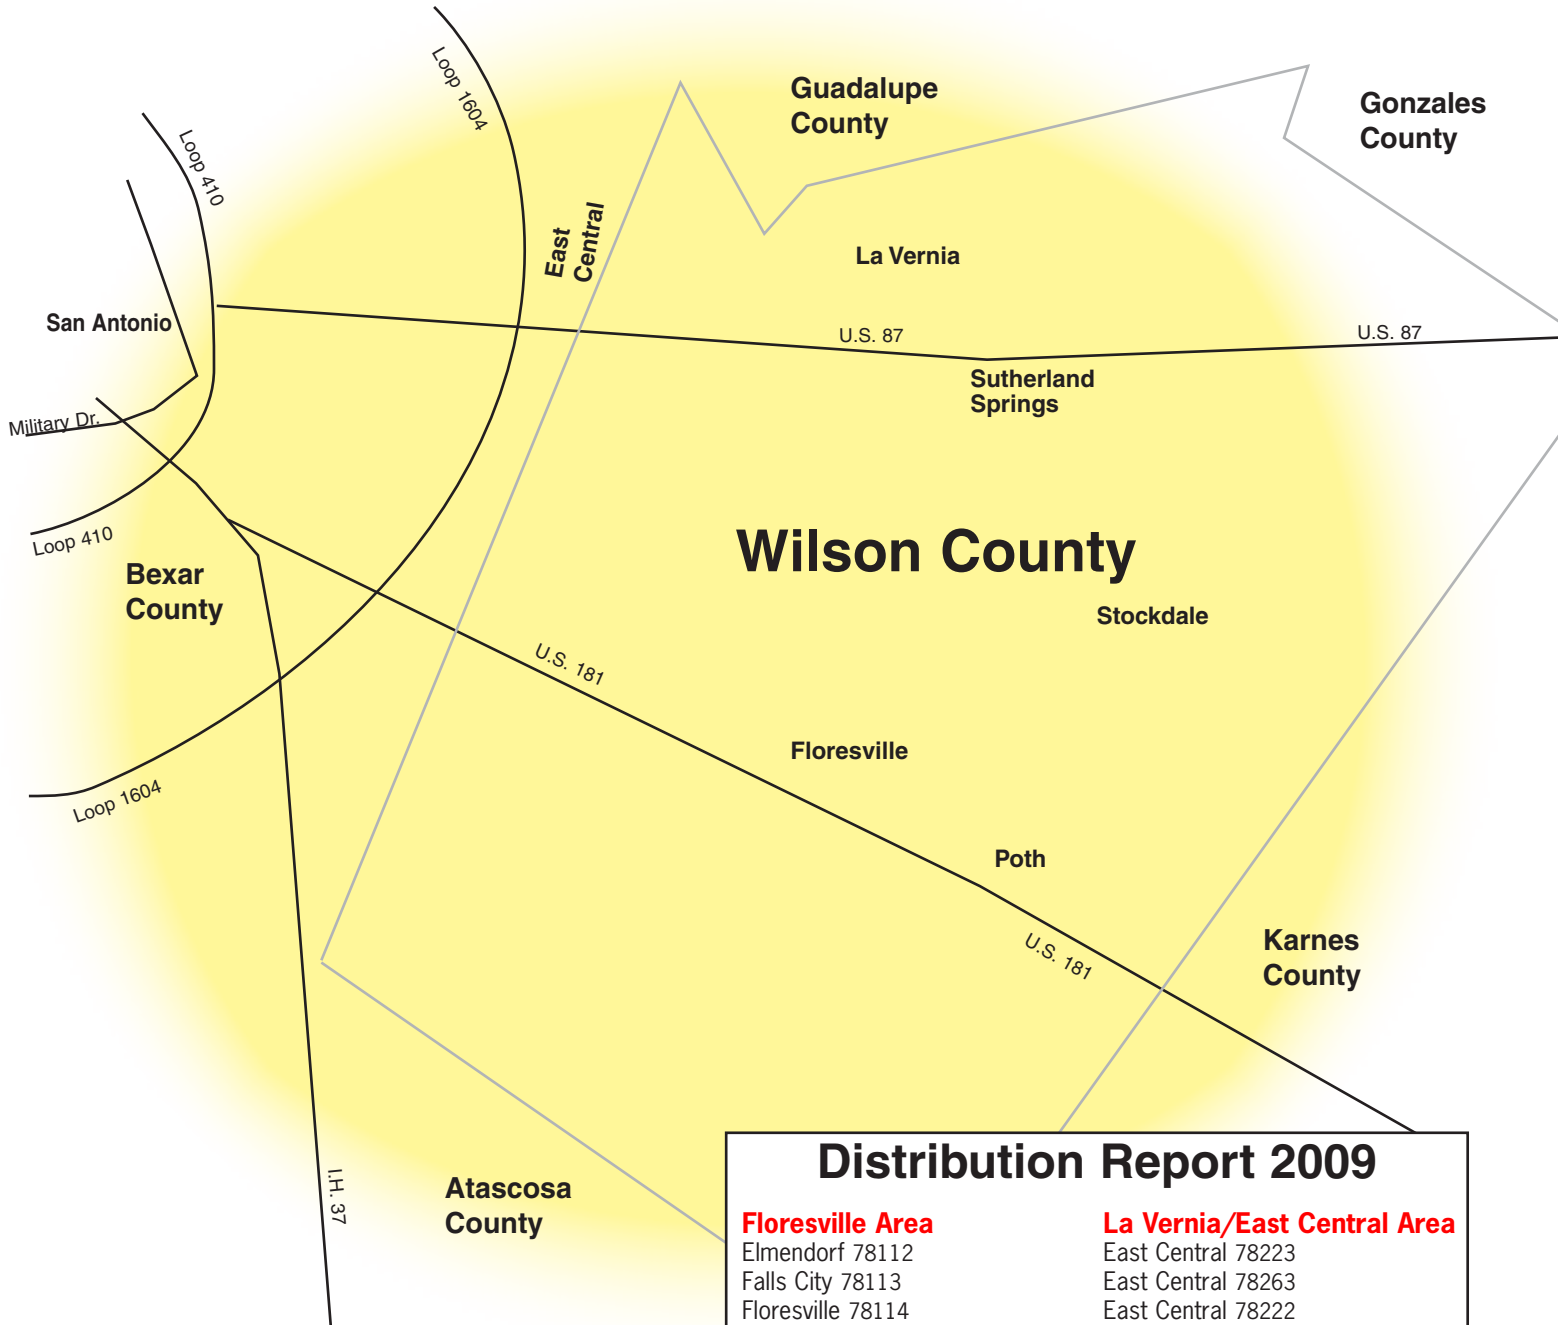

Read All Over. Wilson County News

Distribution Report 2009	
Floresville Area	La Vernia/East Central Area
Elmendorf 78112	East Central 78223
Falls City 78113	East Central 78263
Floresville 78114	East Central 78222
Poth 78147	Adkins 78101
Other areas	La Vernia 78121
TOTAL..... 6,100	Nixon 78140
	St. Hedwig 78152
	Stockdale 78160
	Sutherland Springs 78161
	Other Areas
(updated Sept. 2009)	TOTAL..... 4,900
Total Distribution	11,000