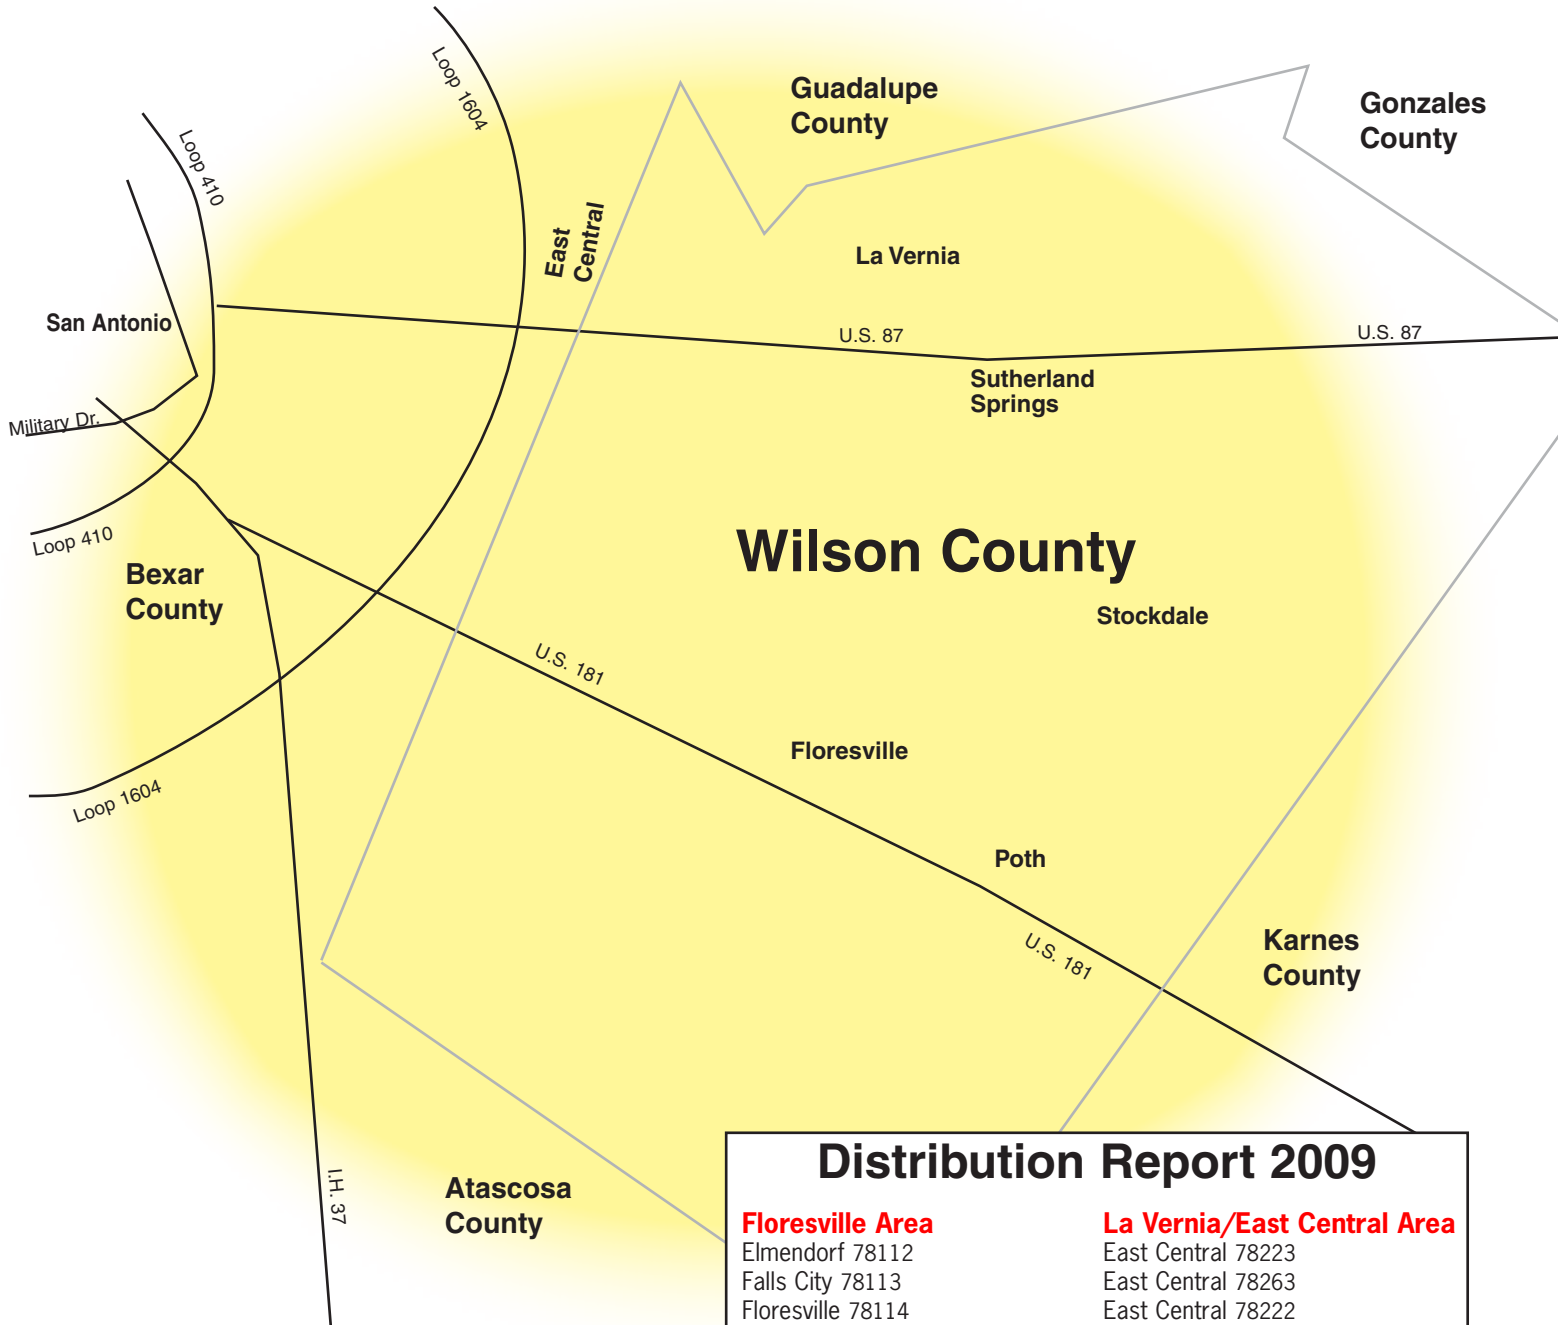

Read All Over. Wilson County News

Distribution Report 2009	
Floresville Area	La Vernia/East Central Area
Elmendorf 78112	East Central 78223
Falls City 78113	East Central 78263
Floresville 78114	East Central 78222
Poth 78147	Adkins 78101
Other areas	La Vernia 78121
TOTAL..... 6,100	Nixon 78140
	St. Hedwig 78152
	Stockdale 78160
	Sutherland Springs 78161
	Other Areas
(updated Sept. 2008)	TOTAL..... 4,900
Total Distribution	11,000